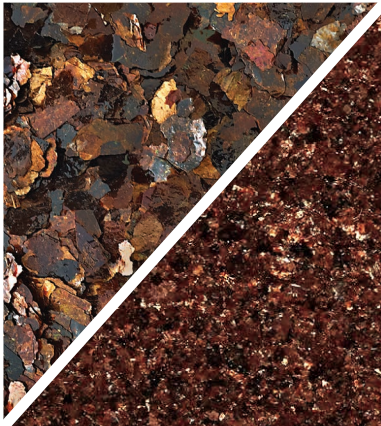

MICA-FLAKE MACRO & MICRO COLORS

Each color blend is offered in macro (larger chip) and macro (smaller chip) sizes.

AMBER

DUR-A-FLEX

GOLD

DUR-A-FLEX

MIDNIGHT

AUTUMN

DUR-A-FLEX

RUM

DUR-A-FLEX

SILVER

NICKEL

DUR-A-FLEX

GLIMMER

DUR-A-FLEX

TORTOISE SHELL

The samples shown contain metallic flakes and are only close approximations and should not be used for specification purposes. Contact Dur-A-Flex to obtain actual samples for best color selection.