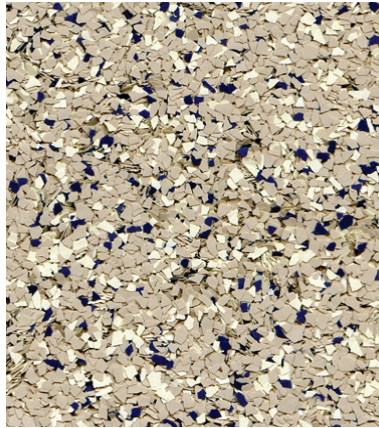

SHALE

DUR-A-FLEX

ACADIA

DUR-A-FLEX

OLIVE STONE

RED ROCK

DUR-A-FLEX

GALAXY

DUR-A-FLEX

TUSCANY

OCEAN

DUR-A-FLEX

SEA GLASS

DUR-A-FLEX

SAHARA

The samples shown are only close approximations and should not be used for specification purposes. Contact Dur-A-Flex to obtain actual samples for best color selection.