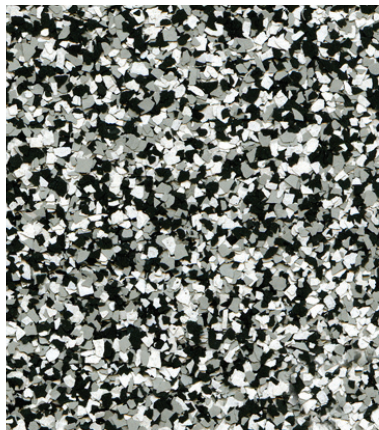

SHALE

DUR-A-FLEX

ACADIA

DUR-A-FLEX

OLIVE STONE

RED ROCK

DUR-A-FLEX

GALAXY

DUR-A-FLEX

TUSCANY

OCEAN

DUR-A-FLEX

SEA GLASS

DUR-A-FLEX

SAHARA

The samples shown are only close approximations and should not be used for specification purposes. Contact Dur-A-Flex to obtain actual samples for best color selection.