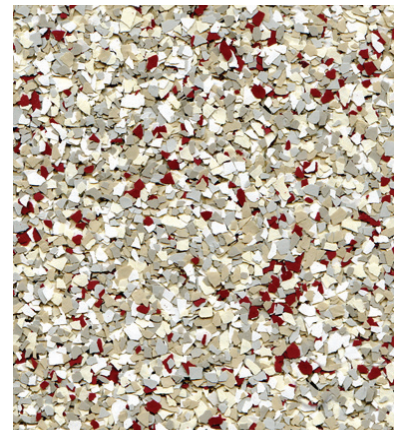

SHALE

DUR-A-FLEX

ACADIA

DUR-A-FLEX

OLIVE STONE

RED ROCK

DUR-A-FLEX

GALAXY

DUR-A-FLEX

TUSCANY

OCEAN

DUR-A-FLEX

SEA GLASS

DUR-A-FLEX

SAHARA

The samples shown are only close approximations and should not be used for specification purposes. Contact Dur-A-Flex to obtain actual samples for best color selection.